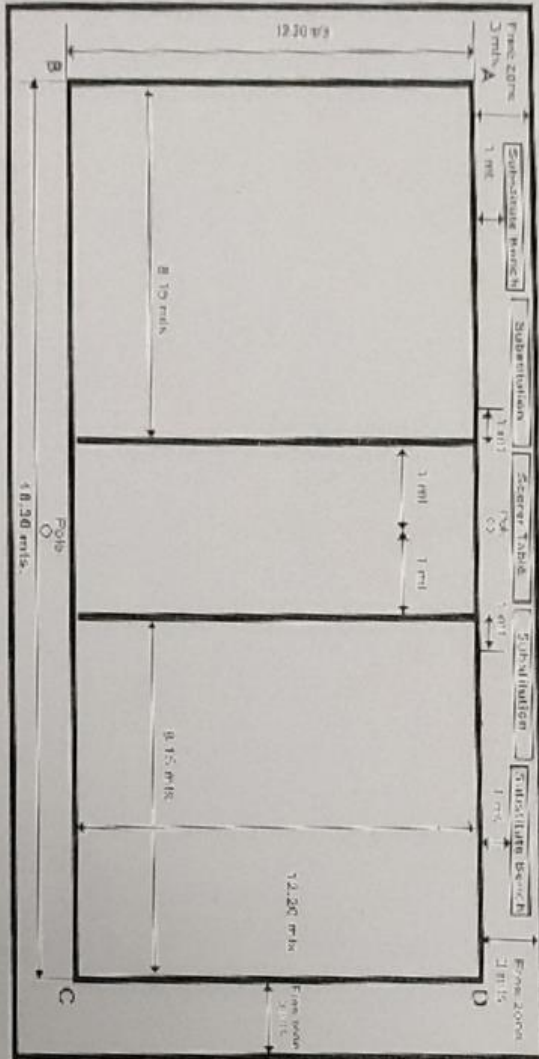

Particulars	Area (sq. m)	Year of Establishment
Indoor Sports Facility		
Chess, Caroms & Table Tennis	69	2011
Outdoor Sports Facility		
Cricket Practice Pitch	61.3	2011
Basketball	436.64	2011
Volley ball court	275.36	2011
Kho-Kho	570	2011
Kabaddi	130	2011

Volley Ball Court

Throw Ball Court

Throwball Court

The diagram below is an illustration of a throwball court:

Figure 1 – 12.20 metres x 18.30 metres (40.03 feet x 60.04 feet)